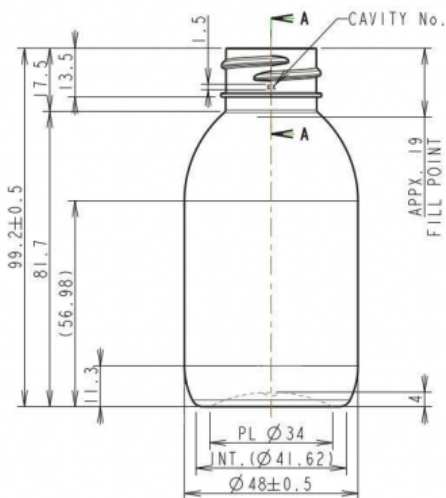

Cosmo Sirop 125

General info

Item no. (SKU):	LS1010612112
Family / Range:	Cosmo Sirop
Capacity:	125ml
Neck:	28/410
Weight:	13
Shape:	Round
Material:	PET
Colour:	All Colours Available
Print Areas:	N/A
Country of Origin:	Lithuania

Packaging Info

Packed in Boxes

Box Dimensions (mm):	594 x 394 x 448
Quantity per box (pcs):	432
Boxes per pallet (pcs):	20
Quantity per pallet (pcs):	8640
Net weight (kg):	111
Gross weight (kg):	141
Pallet height (mm):	2400

Packed in PE bags on trays (Full pallet)

Tray dimensions (mm):	1200 x 800 x 50
Quantity per tray (pcs):	442
Quantity per PE bag (pcs):	104
PE bags per tray (pcs):	8
Trays per pallet (pcs):	22
Quantity per pallet (pcs):	9724
Net weight (kg):	124
Gross weight (kg):	140
Pallet height (mm):	2400